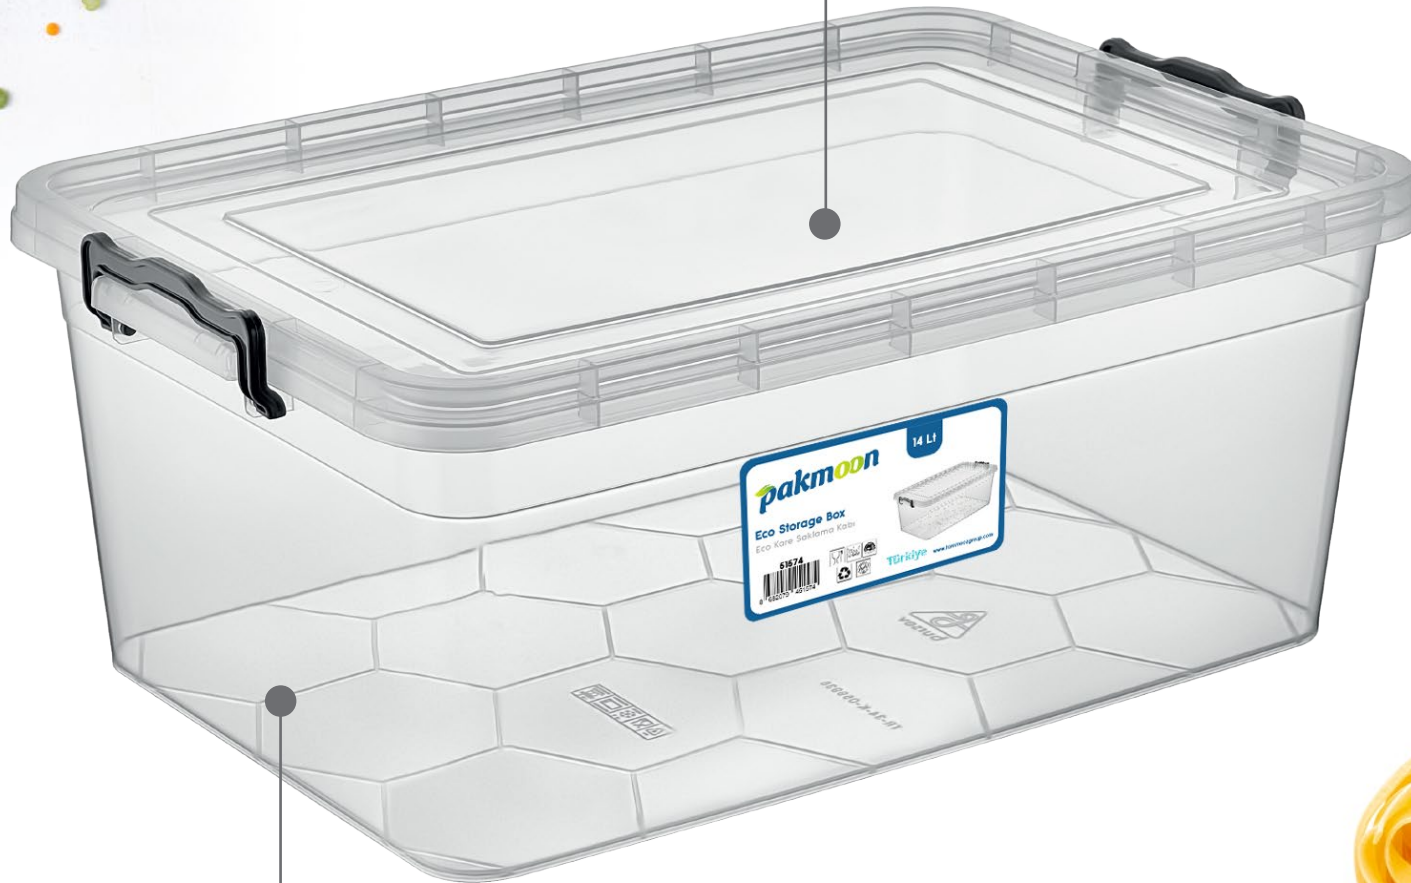

PRODUCT CATALOGUE

pakmoon

TETRIS SQUARE STORAGE BOX

size: 21 Liter

color:  

TETRIS SQUARE STORAGE BOX

size: 5 Lt
color:  
code: 51512

size: 10 Lt
color:  
code: 51529

size: 21 Lt
color:  
code: 51536

ECO STORAGE BOX

size: 14 Liter

color:  

code: 51574

ECO STORAGE BOX

size: 3 Lt
color: ■ ■■■
code: 51543

size: 5 Lt
color: ■ ■■■
code: 51550

size: 9 Lt
color: ■ ■■■
code: 51567

size: 14 Lt
color: ■ ■■■
code: 51574

ECO STORAGE BOX SET

size:

750ML

1750ML

3000ML

color:  
code: 51581

ROUND STORAGE BOX SET

size:

550ML
1000ML
1700ML

color: ■ ■
code: 51598

SQUARE STORAGE BOX SET

size:

700ML

1500ML